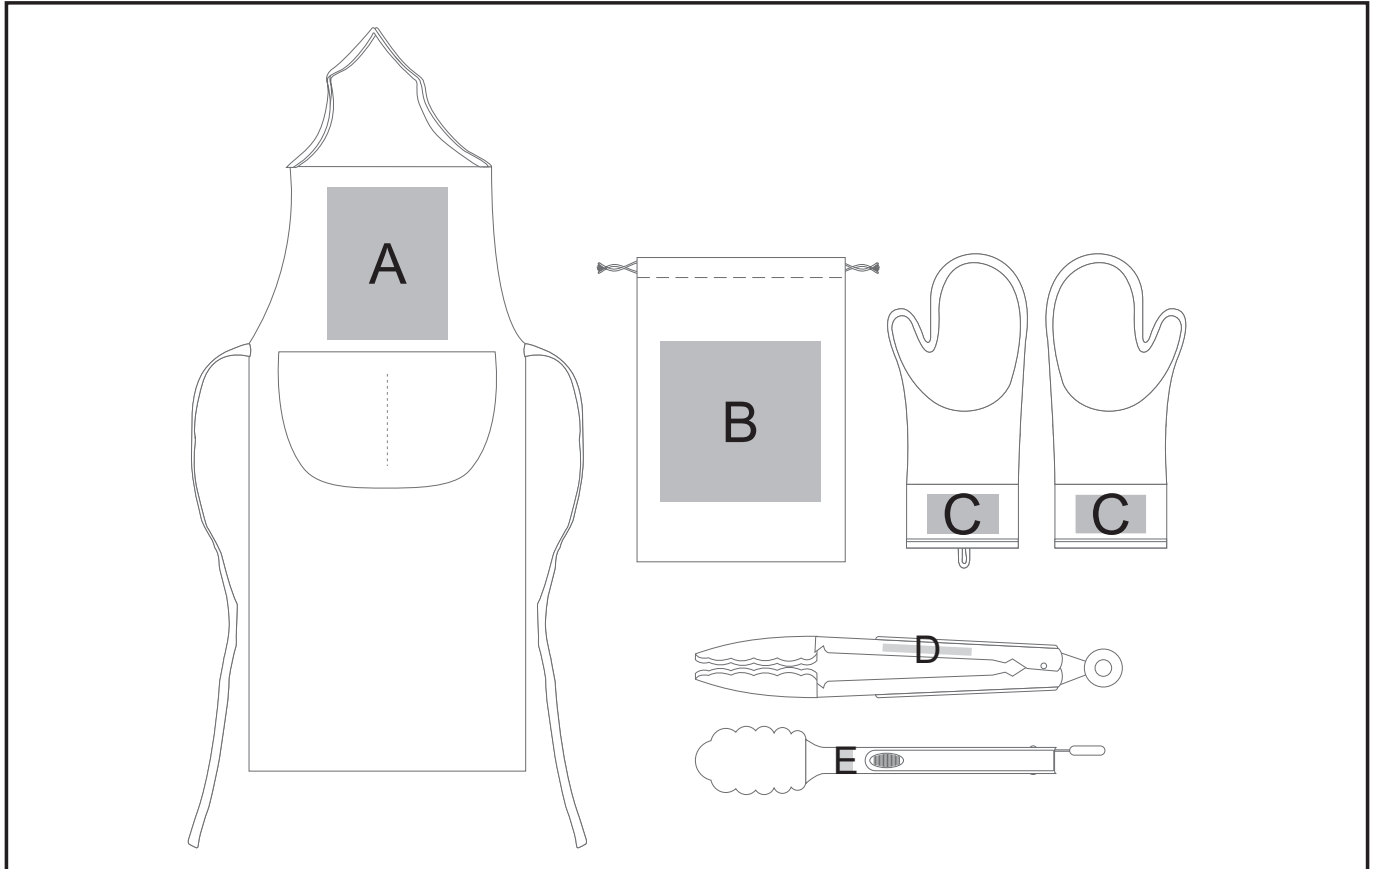

GIFTSET-7610

Bistro Chef Set

Need to know:

- Includes 1-Colour, 1-Position Screen Print on Apron, Bag **AND** Gloves (setup fees apply).
- Includes 1-Position Laser Engraving on Tongs (setup fees apply).

Branding Options:

Position A

1. Screen Print (SB) - 1 colour
Size: 150mm wide x 190mm high
2. Embroidery (EMB) - 9 Colour
Size: 150mm wide x 190mm high
3. Digital Transfer (DTC) - Full Colour
Size: 150mm wide x 190mm high

Position C

1. Screen Print (SB) - 1 colour
Size: 90mm wide x 50mm high

Position B

1. Screen Print (SA) - 2 Colour
Size: 120mm wide x 200mm high
2. Digital Transfer (DTC) - Full Colour
Size: 200mm wide x 200mm high

Position D

1. Laser Engrave (LA) - Brown
Size: 7mm wide x 12mm high

Position E

1. Laser Engrave (LA) - Brown
Size: 60mm wide x 4mm high